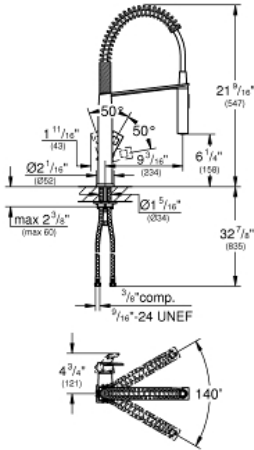

EUROCUBE
Single-Handle Kitchen Faucet
MODEL # 31401DC0

Pure Freude
an Wasser

Product Description:
EUROCUBE
Single-Handle Kitchen Faucet

Standard Specification:

- Single hole installation
- **GROHE StarLight** finish
- **GROHE SilkMove** 28 mm ceramic cartridge
- Locking Push Button Control - to switch from regular flow to spray
- Adjustable flow rate limiter
- Swivel spout
- Swivel area 140°
- 360° maneuverable spring arm
- Protected against backflow
- Stainless steel flex lines
- Under cupboard installation
- Quick installation system